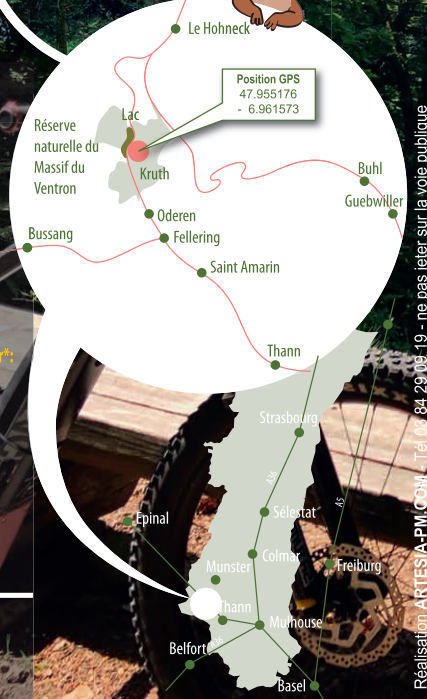

*- Adult (16 years old and more than 1.70 meters arms raised)
- Young (9 to 15 years old, 1.70 meters arms raised and accompanied by a climbing adult)
- Adventurer Kid (6 to 9 years old, 1.40 meters arms raised accompanied by a non-climbing adult)
- Squirrel Kid (3 to 6 years old, 1.20 meters arms raised accompanied by a non-climbing adult)

** Only for groups on reservations

PRICE Groups prices (from 15 peoples), Works council, students
For every rent, an identity card will be asked as well as a deposit (Payment card imprint)

OPENING TIME:

From 03th of April to 26th of June**:

Wednesday, Saturday and Sunday
from 1 P.M. to 6 P.M.
Easter school vacation (Zone B)
Every day from 1 P.M. to 6 P.M.
Snack bar opens at 11am
Last departure 4 P.M.

From 27th of June to 30th of August:

Every day from 9 A.M. to 7 P.M.
Snack bar opens at 10:30A.M.
Last departure 5 P.M.

From 1st of September to 28th of October*:

Wednesday, Saturday and Sunday
from 1 P.M. to 6 P.M.
Toussaint school vacation (Zone B)
Every day from 1 P.M. to 6 P.M.
Snack bar opens at 11am
Last departure 4 P.M.

From November to march:

For the rest of the forest the park is closed!

***For groups from 15 people
the park could open every day
(hour at your convenience)**