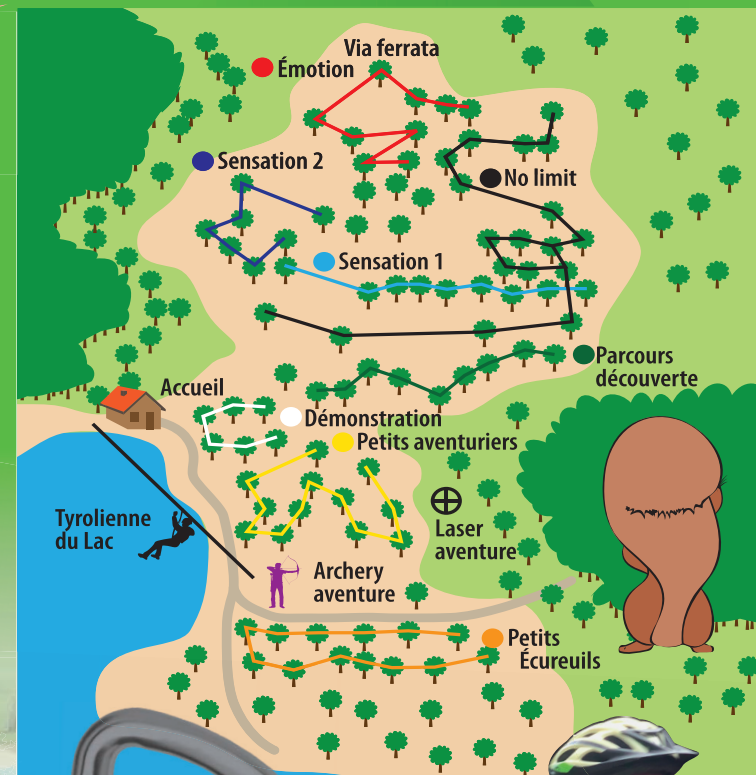

SCHOOL OUTPUT 3-17 YEARS OLD

Climbing session or multi-activity day, the Parc Arbre Aventure gives your output end-of-the-year an air of adventure!

SECURITY

The continuous lifeline is a belaying system for tree climbing. It is attached from the start and no longer unhooked before returning to the ground. This guarantees maximum security. After a complete briefing, each participant evolves independently under his own responsibility with the advice of our instructors on the ground.

SECURITY
CONTINUOUS LIFELINE : YOU ARE ATTACHED FROM THE START AND NO LONGER UNHOOKED BEFORE RETURNING TO THE FLOOR ... 100% SAFETY

PARK MAP

normes afnor :
NF EN 15567-2
NF EN 15567-1

Access to the park and its facilities implies the full acceptance of the rules of procedure, available on request. Always remember to book, schedules are subject to change depending on the weather.