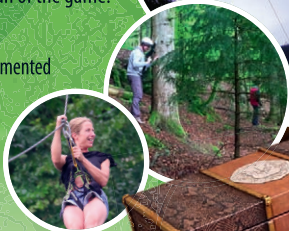

From November to march:

For the rest of the forest the park is closed!

***For groups from 15 people
 the park could open every day
 (hour at your convenience)**

Le site le plus branché de la région

Come discover the tree course, the zip line of the lake, the Via Ferrata and the Nautical Activities of the beautiful lake of Kruth-Wildenstein, in the middle of the South Vosges!

Real human catapult, this new activity will eject you at 18 meters from the ground! Sensation guaranteed!

NAUTICAL ACTIVITIES :

Pedal boat, canoe: chase on the lake, initiation and challenge speed or simply discover its banks ...

FOR GROUPS

BIRTHDAY PARTY

An unforgettable moment guaranteed! Tree climbing, treasure hunting and a snack are at the party! Come celebrate your birthday... A pack climbing or escape game or even laser forest... For kids and teens.